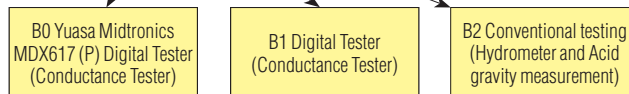

Testing Choice