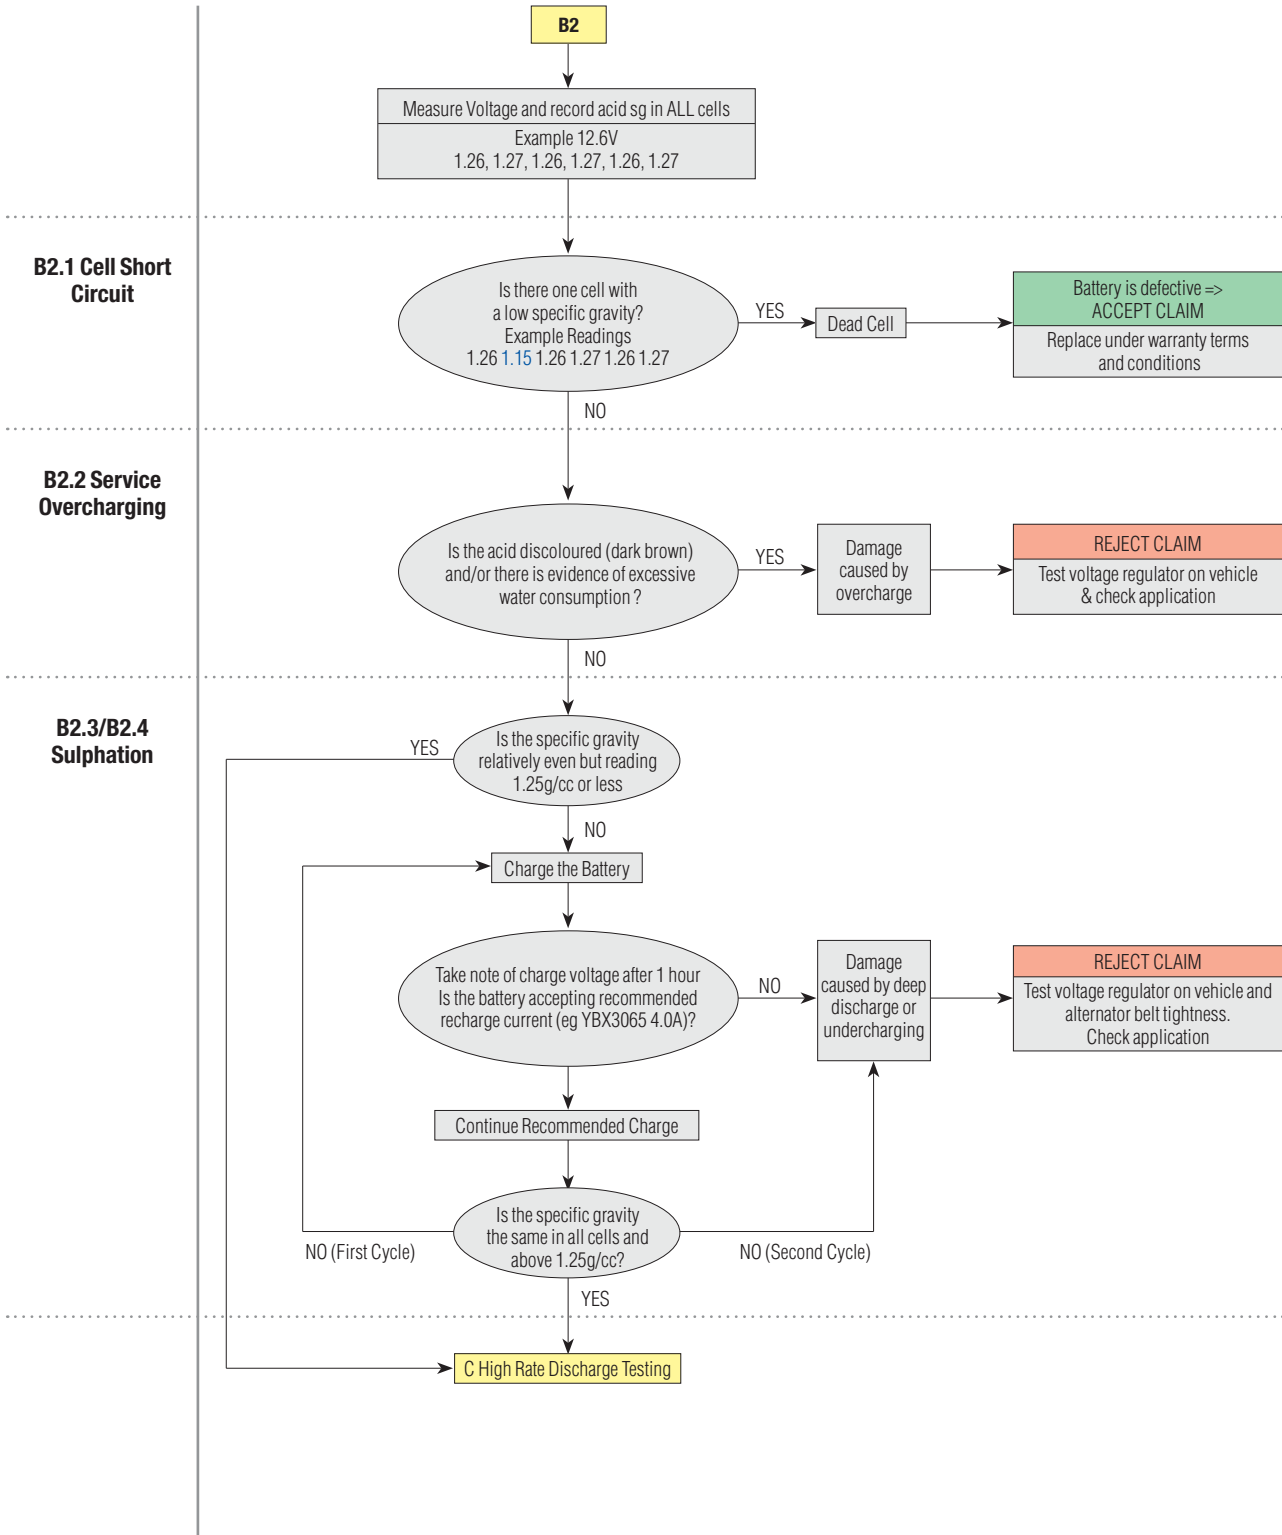

B2. Testing the Battery

B2 Conventional Testing - Batteries with removable vent plugs

Notes:
In a good battery, the specific gravity (sg) reading should be the same in all cells.
The expected tolerance between all 6 cells is 0.03g/cc (e.g. range 1.26g/cc min, 1.29g/cc max).
When charging the battery always follow the instructions supplied with the charger.
After charging a flat battery, insufficient charging may lead to insufficient acid mixing of the electrolyte above the plates.
Using a multimeter, confirm stabilised measured voltage matches the voltage calculated from specific acid gravity measurement
(Average sg + 0.84) x 6 should be equal to measured voltage if the acid is sufficiently mixed.

Battery Testing