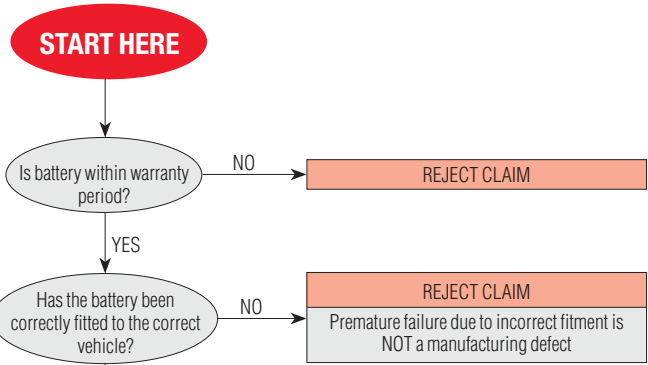

A. Visual Check

A1.0 Warranty Period