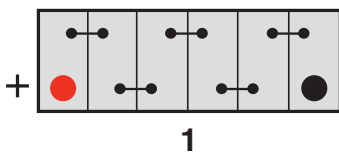

Cell Assembly Layout

6 Volt

12 Volt

Battery Hold-Down & Container Features

(Dimensions in millimetres)

N

B1

B3

B5

B3/B4 (B3 with Hold-Down adaptor 23288996)

B9

B12