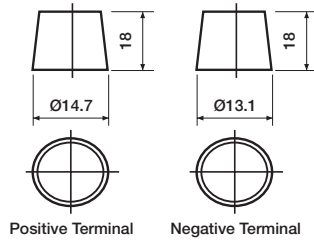

T3
Small Japanese
JIS Terminal