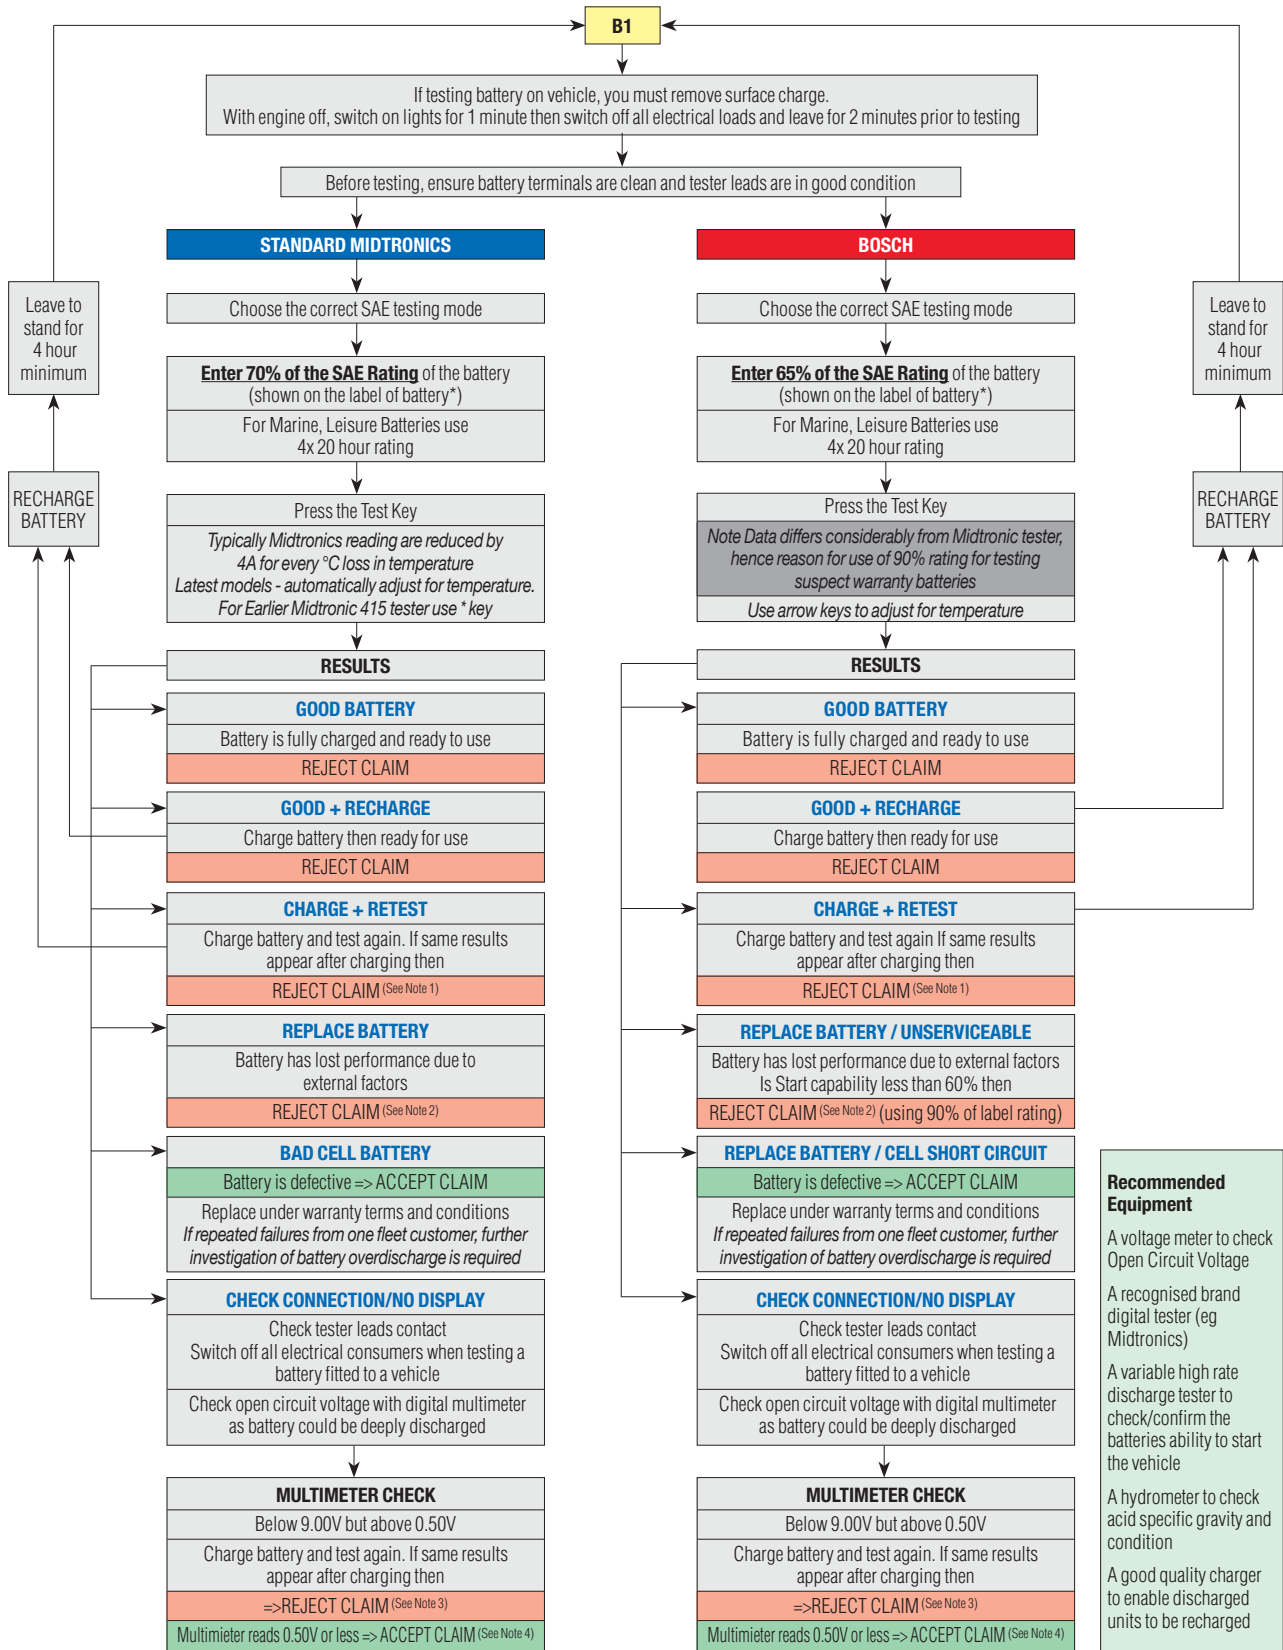

B1. Testing the Battery - Recognised Testers

B1 Using Recognised Digital tester - Batteries without removable vent plugs

We recommend that a test is carried out with a recognised digital tester, for example Midtronic or Bosch Type 121 tester
In the absence of specialised testing equipment perform a high rate discharge test (go directly to procedure B2)

Notes:
For explanation of notes 1, 2, 3 and 4, please refer to notes on page 177.
* The adjustment in test inputs detailed in these procedures (70% Midtronics & 65% Bosch) has been determined through extensive testing of Yuasa batteries. They take into account the normal wear and tear of product under typical service conditions.