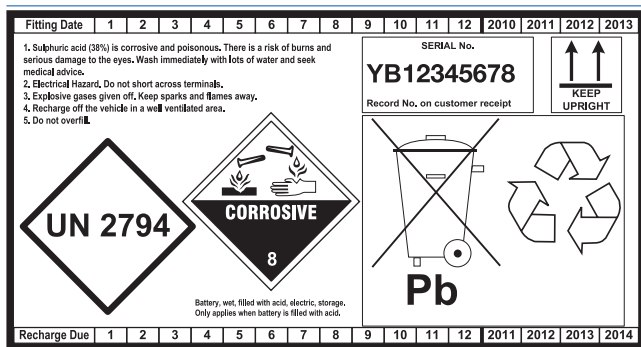

All You Need To Know About Batteries

Date Coding of batteries for stock rotation purposes

A - Storage

1. Always rotate your stock. Practice FIFO (First In, First Out). Batteries slowly lose their charge, and good stock-rotation stops batteries going flat in storage and makes sure that the customer buys a good battery.
   On the back of the battery. There is a label showing the expected period before the battery will require recharging. This makes it easy to identify the oldest and newest batteries in stock. Please use the recharge date to ensure that the oldest batteries leave your stock first. Recharge date is only an indication of recharge period as self discharge is subject to storage conditions.
2. Store batteries in a cool, dry, well-ventilated area.
3. Protect batteries from excessive heat. (Heat causes batteries to lose charge more quickly, and excessive heat can damage batteries).
4. Store batteries in an upright position. (To stop them falling over or leaking).
5. Do not stack batteries on top of other batteries. (To avoid scratching, and tearing labels. To avoid damaging terminals that stand proud of the lid).
6. Store shrink-wrapped batteries up to 3 high. (Any higher and there is a risk of them falling over and injuring people).
7. Do not remove any seals from dry-charged batteries until you are ready to commission the battery by filling it with acid. (The seal preserves the charge in the battery. If it is broken, air will enter and cause the battery to lose charge).
8. Store batteries on racks or on pallets, not on the floor. (Small stones or sharp points on a concrete floor can damage the base of the battery and cause leakage).
9. Make sure handles are left in the flat (down) position. Upright handles are more likely to be damaged.

Before handling, charging or installing batteries, please understand and comply with the precautions given in 'Health and Safety Information' in this Catalogue.

B - Maintenance of Stock Handling and Recharging of Batteries

WET Charged Batteries