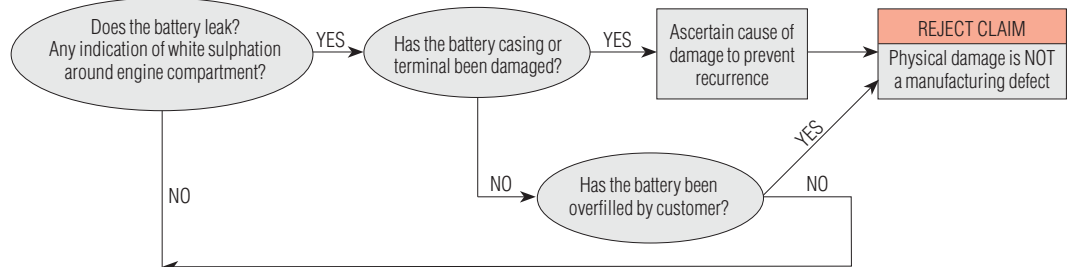

A2.0/A3.0 Damage