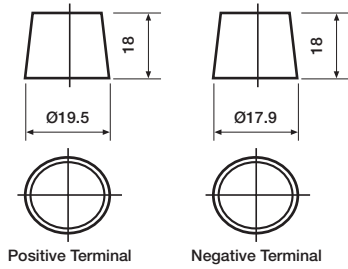

Type of Terminal

(Dimensions in millimetres)

T1
Standard DIN Post