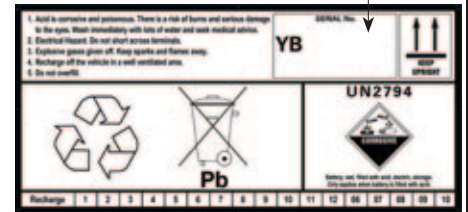

A1.1 False Claim