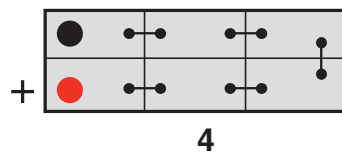

Cell Assembly Layout

6 Volt

12 Volt

Battery Hold-Down & Container Features

(Dimensions in millimetres)

N

B1

B3

B5

B3/B4 (B3 with Hold-Down adaptor 23288996)

B9

B12