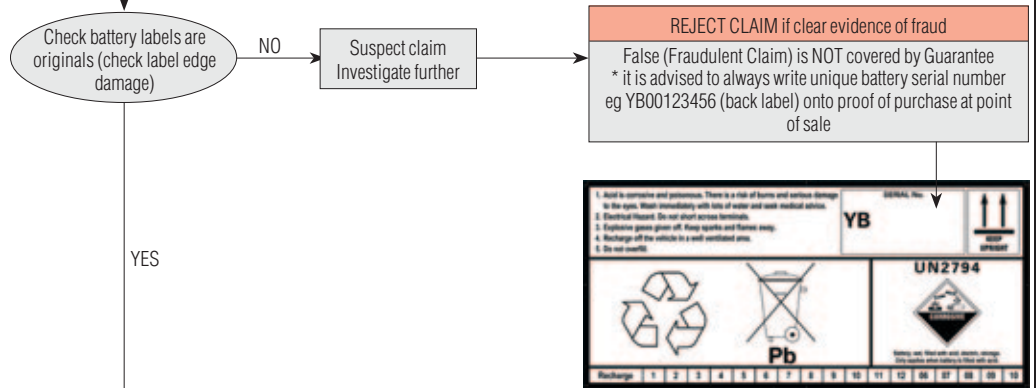

A1.1 False Claim