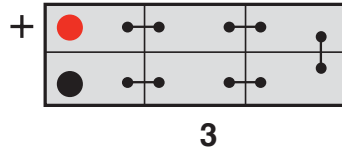

Cell Assembly Layout

6 Volt

12 Volt

Battery Hold-Down & Container Features

(Dimensions in millimetres)

N

B1

B3

B5

B3/B4 (B3 with Hold-Down adaptor 23288996)

B9

B12