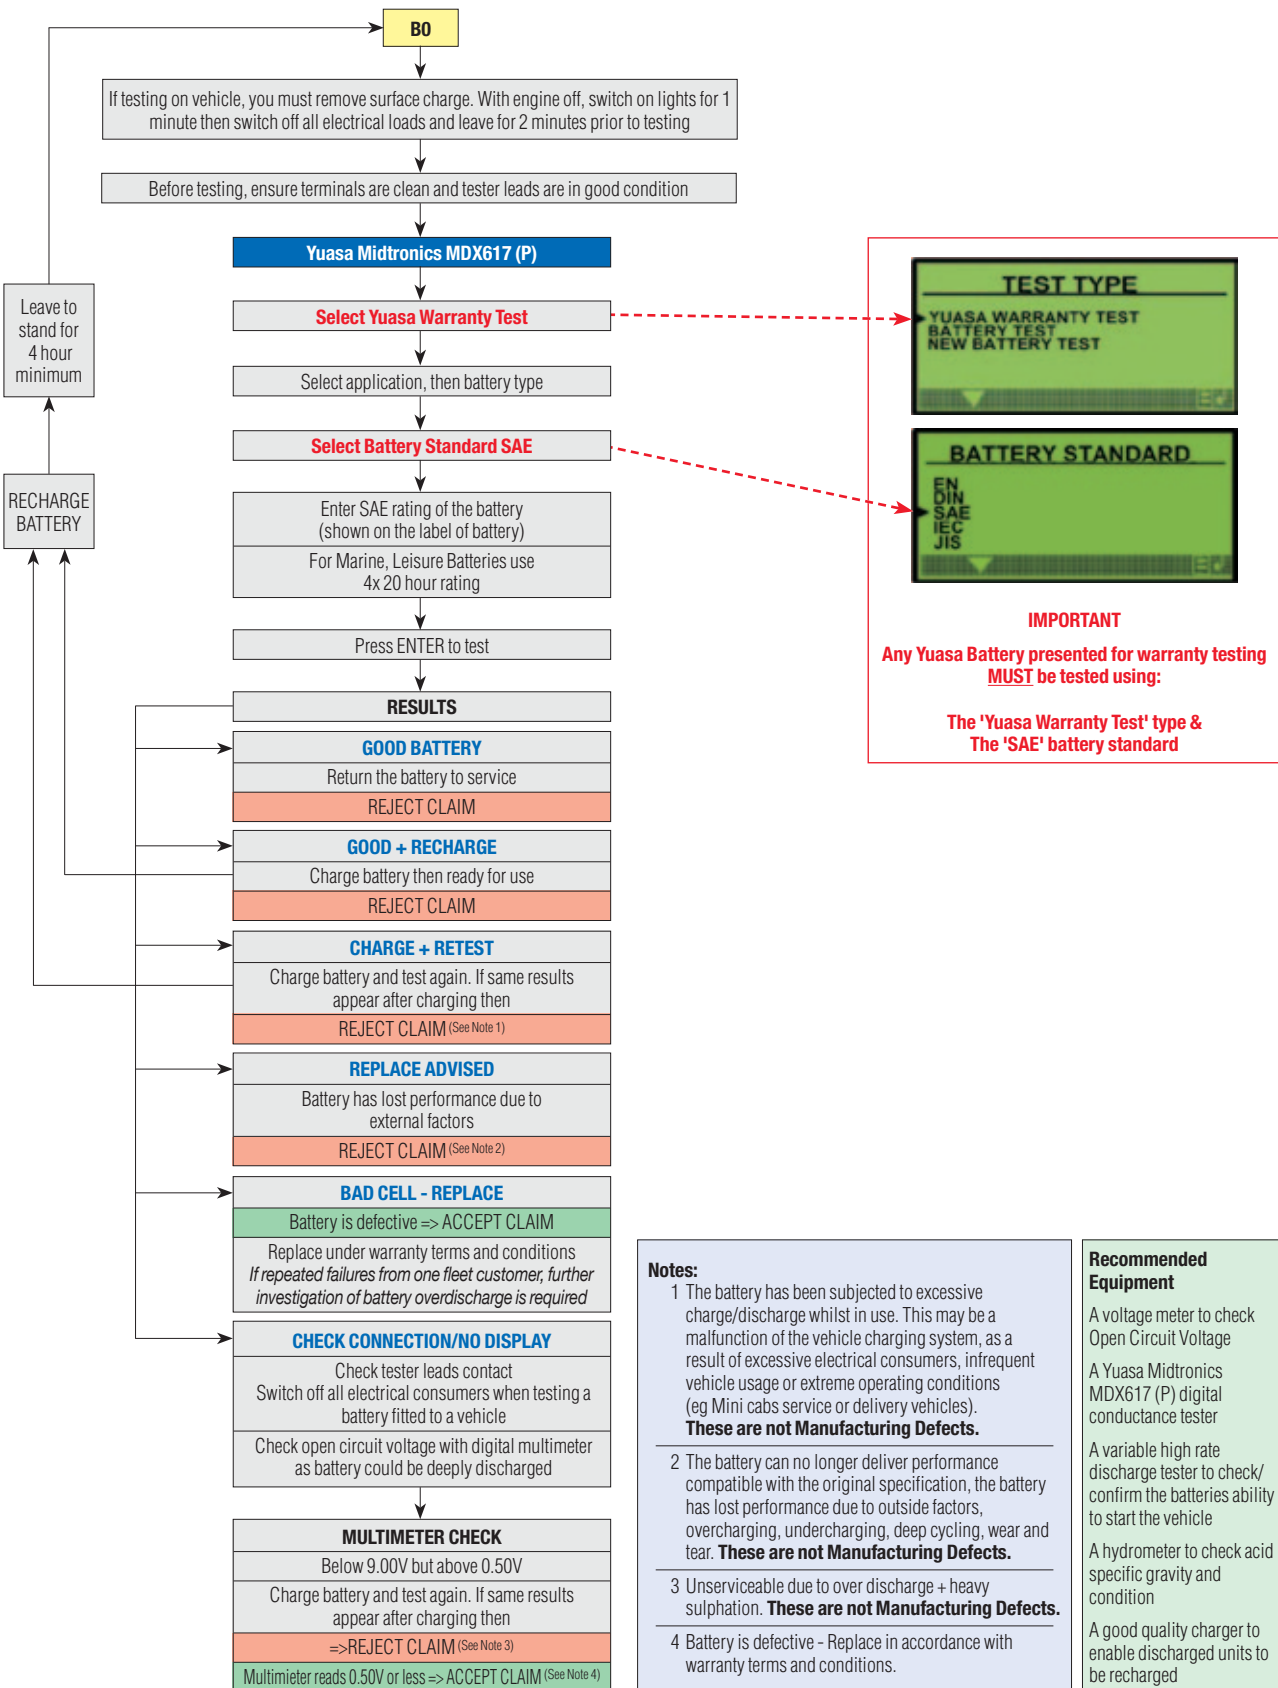

B0. Yuasa Warranty Test

B0. Using Yuasa Midtronics MDX617 (P) digital tester - Batteries without removable vent plugs

This procedure is specific to the 'Yuasa Warranty Test' on the Yuasa Midtronics MDX617 (P) digital conductance tester. If using standard Midtronics test (Battery Test) mode on this tester, go directly to procedure B1. For other recognised testers e.g. Standard Midtronics or Bosch 121, go directly to procedure B1.