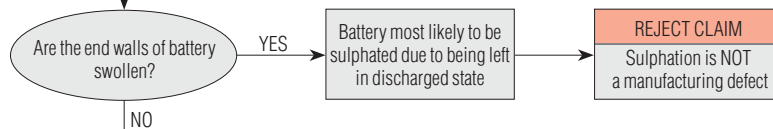

A4.0 Overdischarged & overcharged