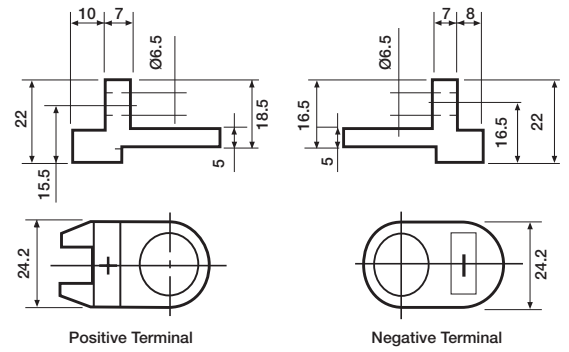

Type of Terminal

(Dimensions in millimetres)

T1
Standard DIN Post

T3
Small Japanese
JIS Terminal

T4-F

A
Faston tab:187

A/D
Faston tab:250