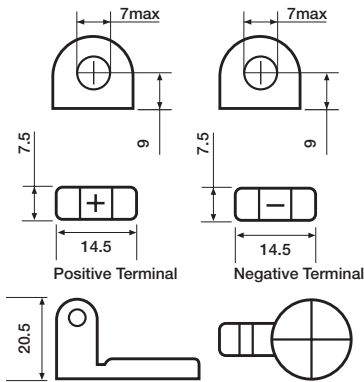

Type of Terminal

(Dimensions in millimetres)

T1
Standard DIN Post

T3
Small Japanese
JIS Terminal

T4

A
Faston tab:187

A/D
Faston tab:250