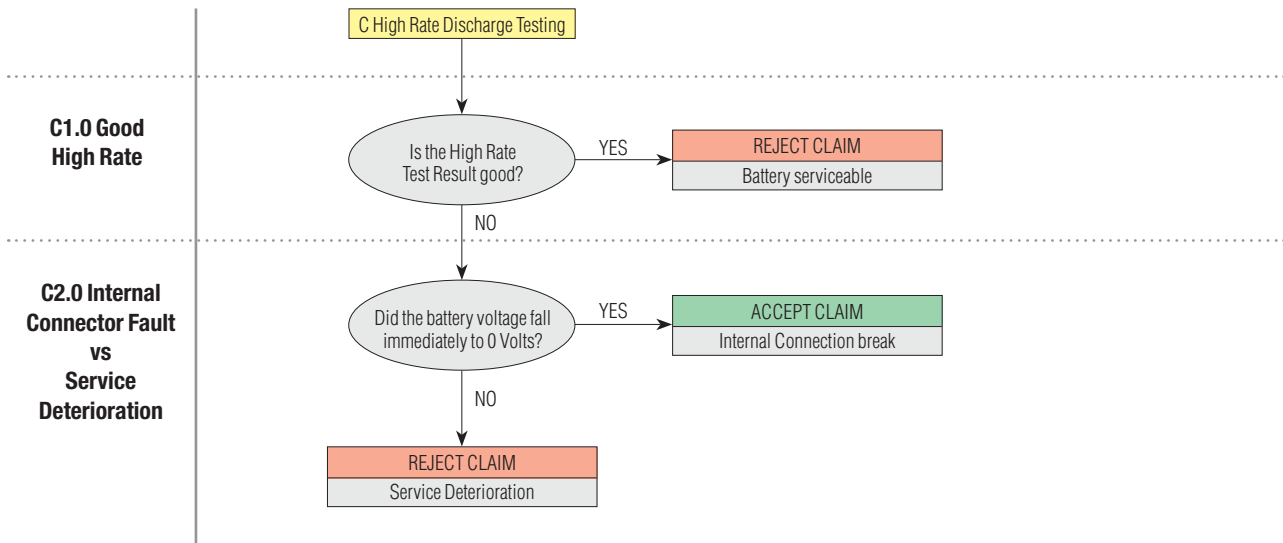

C. Testing the Battery

C1 High Rate Discharge Testing

(Battery must be greater than 12.5Volts before commencing C High Rate Testing)

Notes:

If the battery is identified as over discharged, then attempt to recharge, however if the battery has been left in a low state of charge for a long period there is less chance of recovery and subsequent deposition of sulphate within the separators will lead to soft short circuits. Battery may be undercharged or overcharged due to faults within the vehicle electrical system This is not a fault of the battery and the vehicle electrical system should be checked.